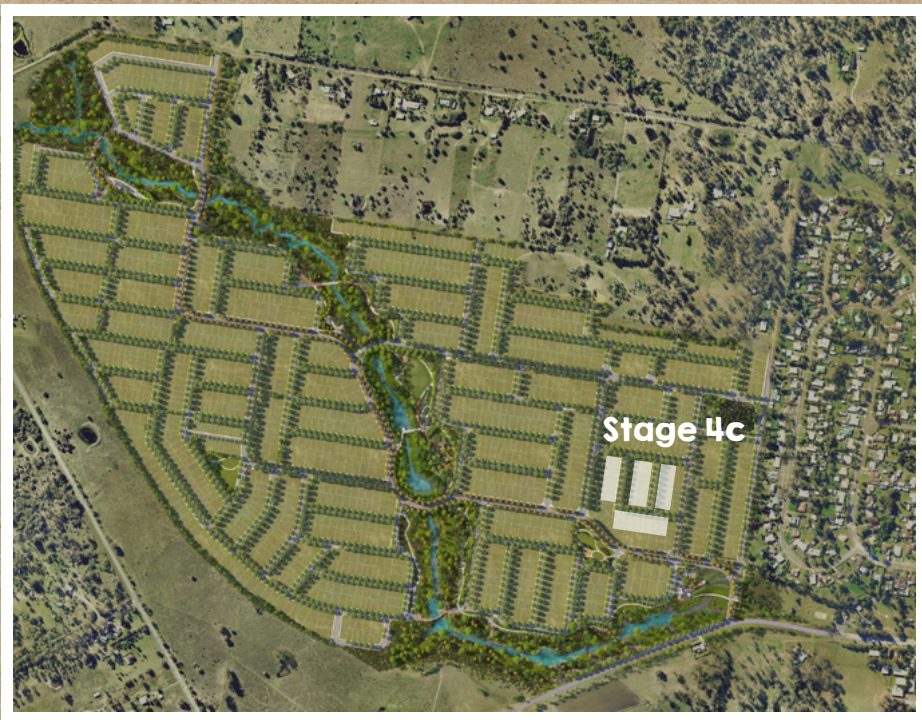

1800 996 752
waterlea.com.au

Waterlea Nominee Co. Pty Ltd, their related bodies corporate and associated entities give no warranty that the information contained in this document is or will remain accurate, complete and current. Images are indicative only. Facilities are subject to final design and Council approval. Subject to change without notice. August 2021.